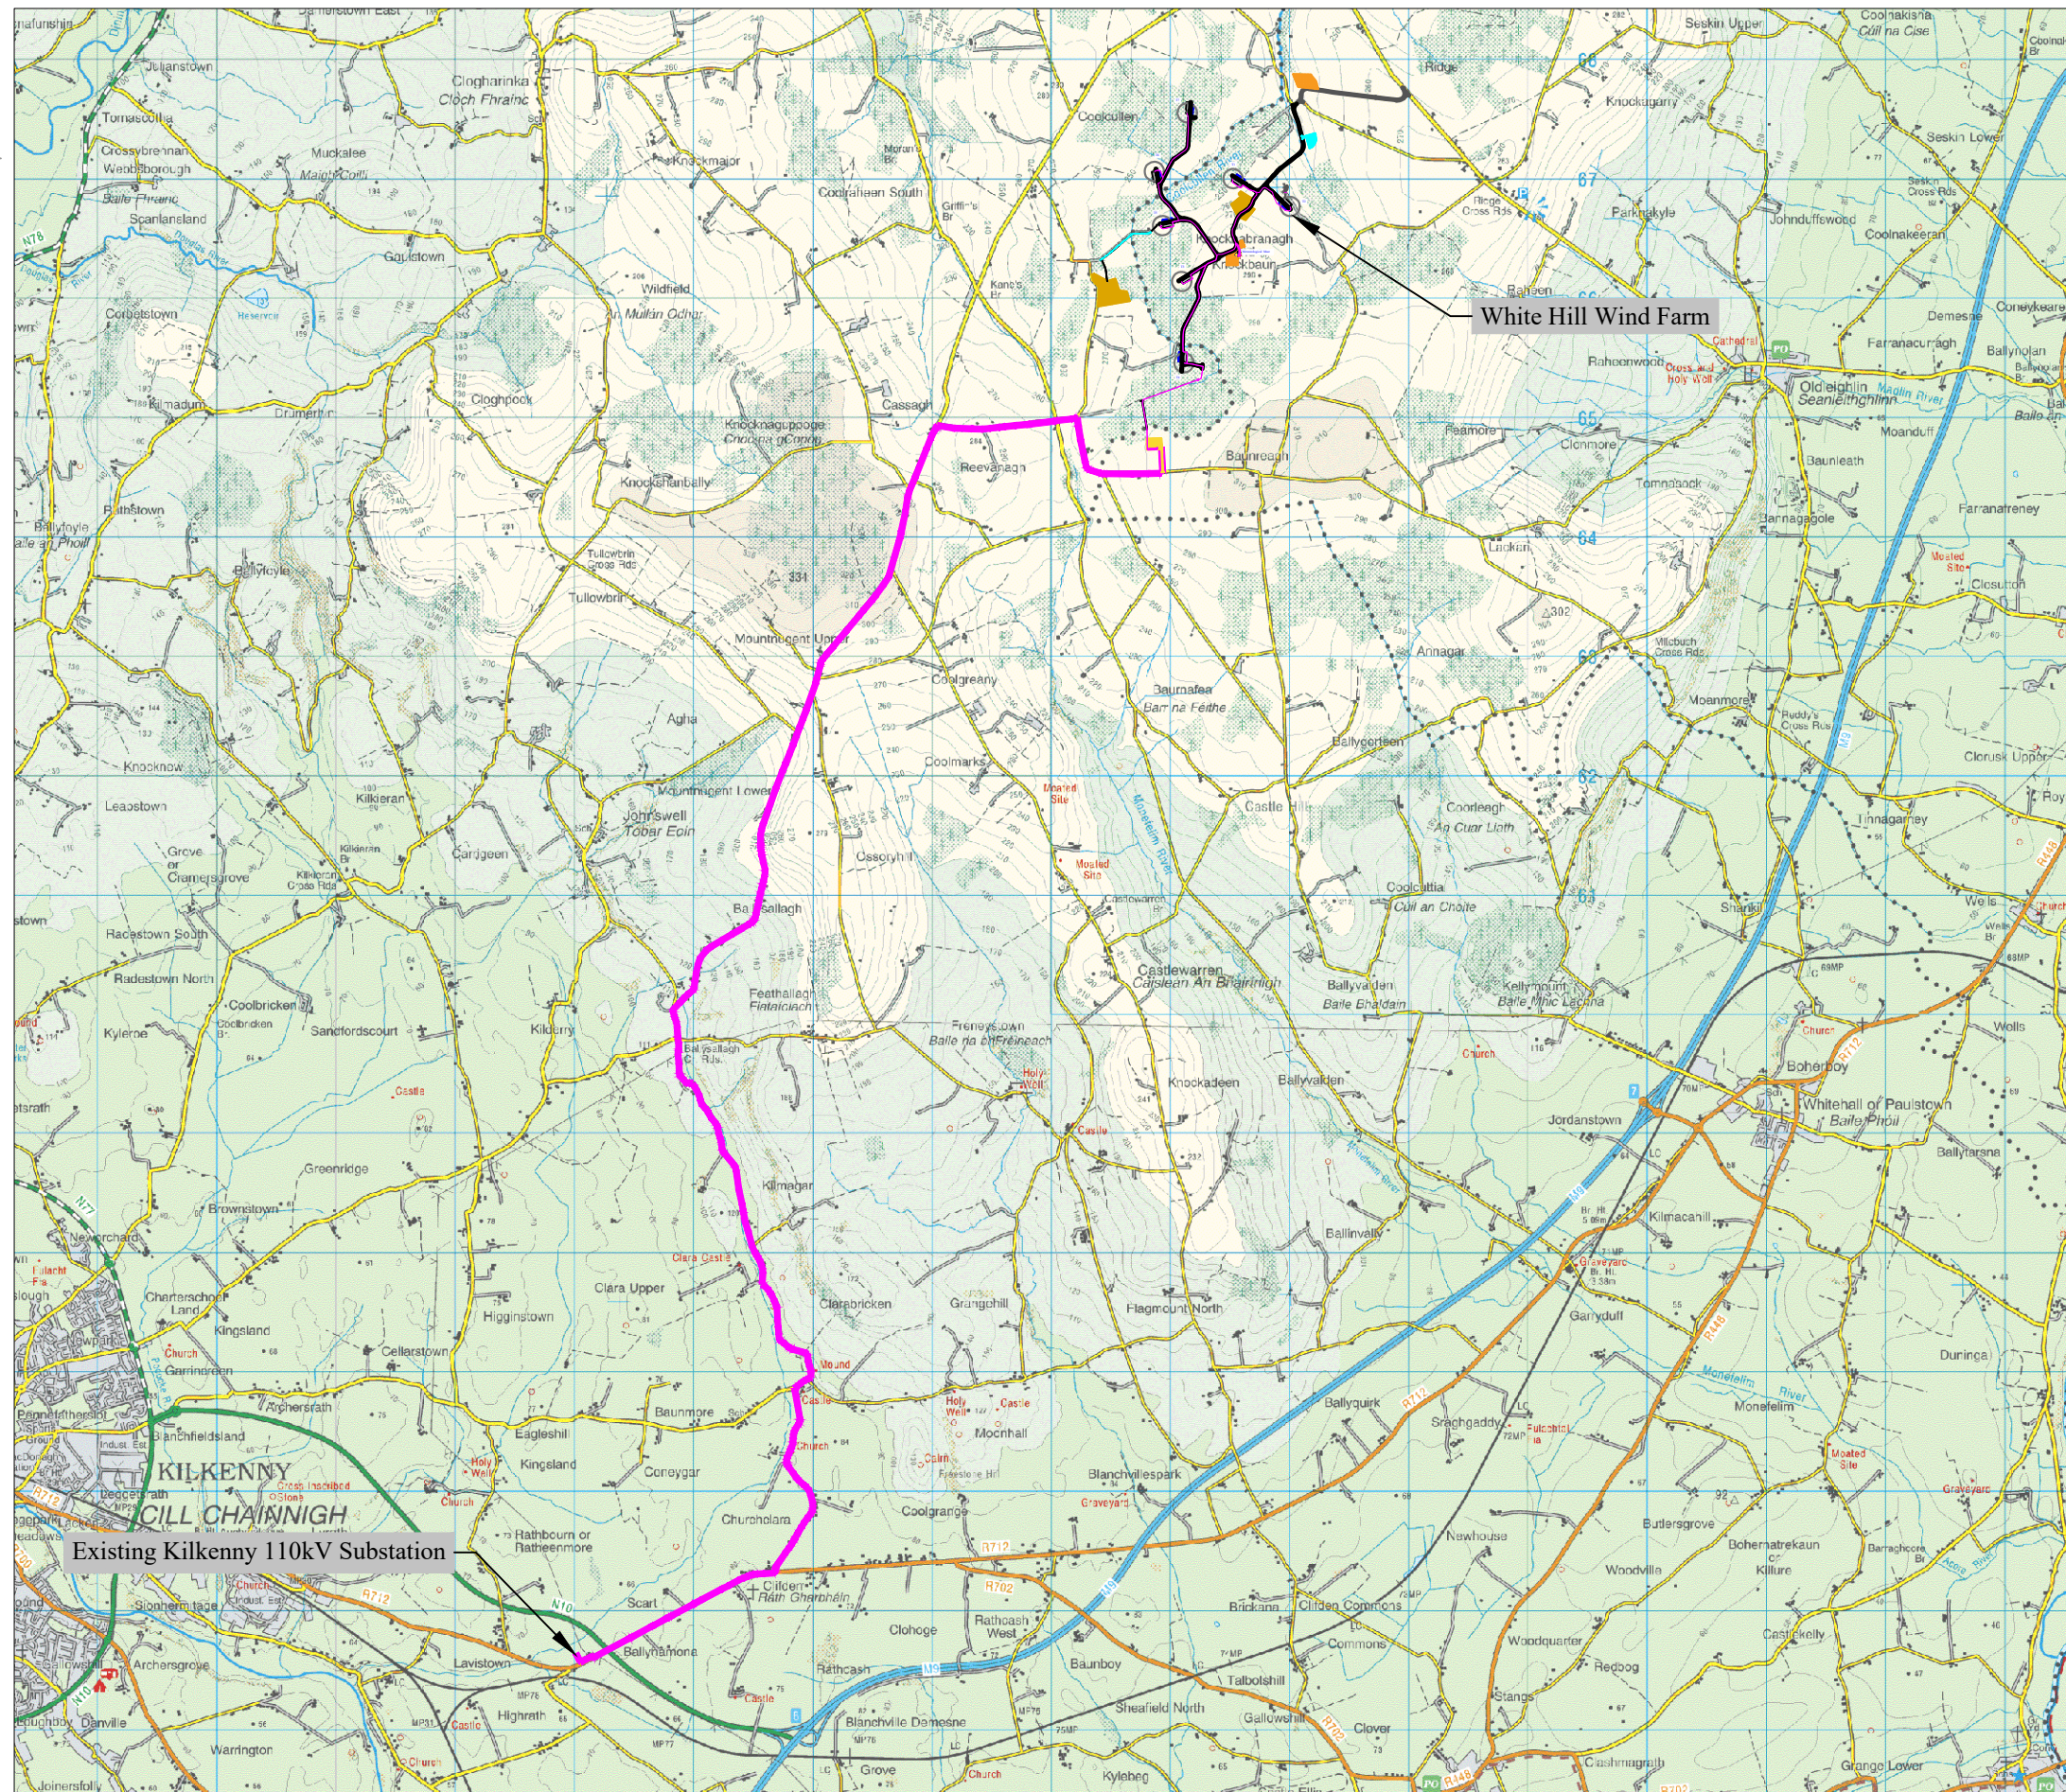

White Hill Wind Farm

Environmental Impact Assessment Report

Annex 3.6: Electricity Substation & Grid Connection

White Hill Wind Limited

Galetech Energy Services

Clondorgan, Stradone, Co. Cavan Ireland

Telephone +353 49 555 5050

www.galetechenergy.com

Legend:
 Underground Cable Route Option G1 —

Date	Rev.	Description	Drawn By

Agent Address:
 Galetech Energy Services,
 Clondargan,
 Stradone,
 Co. Cavan

Job Title:
 White Hill Wind Farm

Client:
 White Hill Wind Ltd

Drawing Title:
 Electricity Substation & Grid
 Connection Location Maps

Drawing No.: WTH_PAS_EIAR_015	Revision No.: 0
Scale: (A3) 1:100,000	Date: 30/10/2022
Drawn By: C.M.P	Checked By: J.B
Confirmed By: S.C	